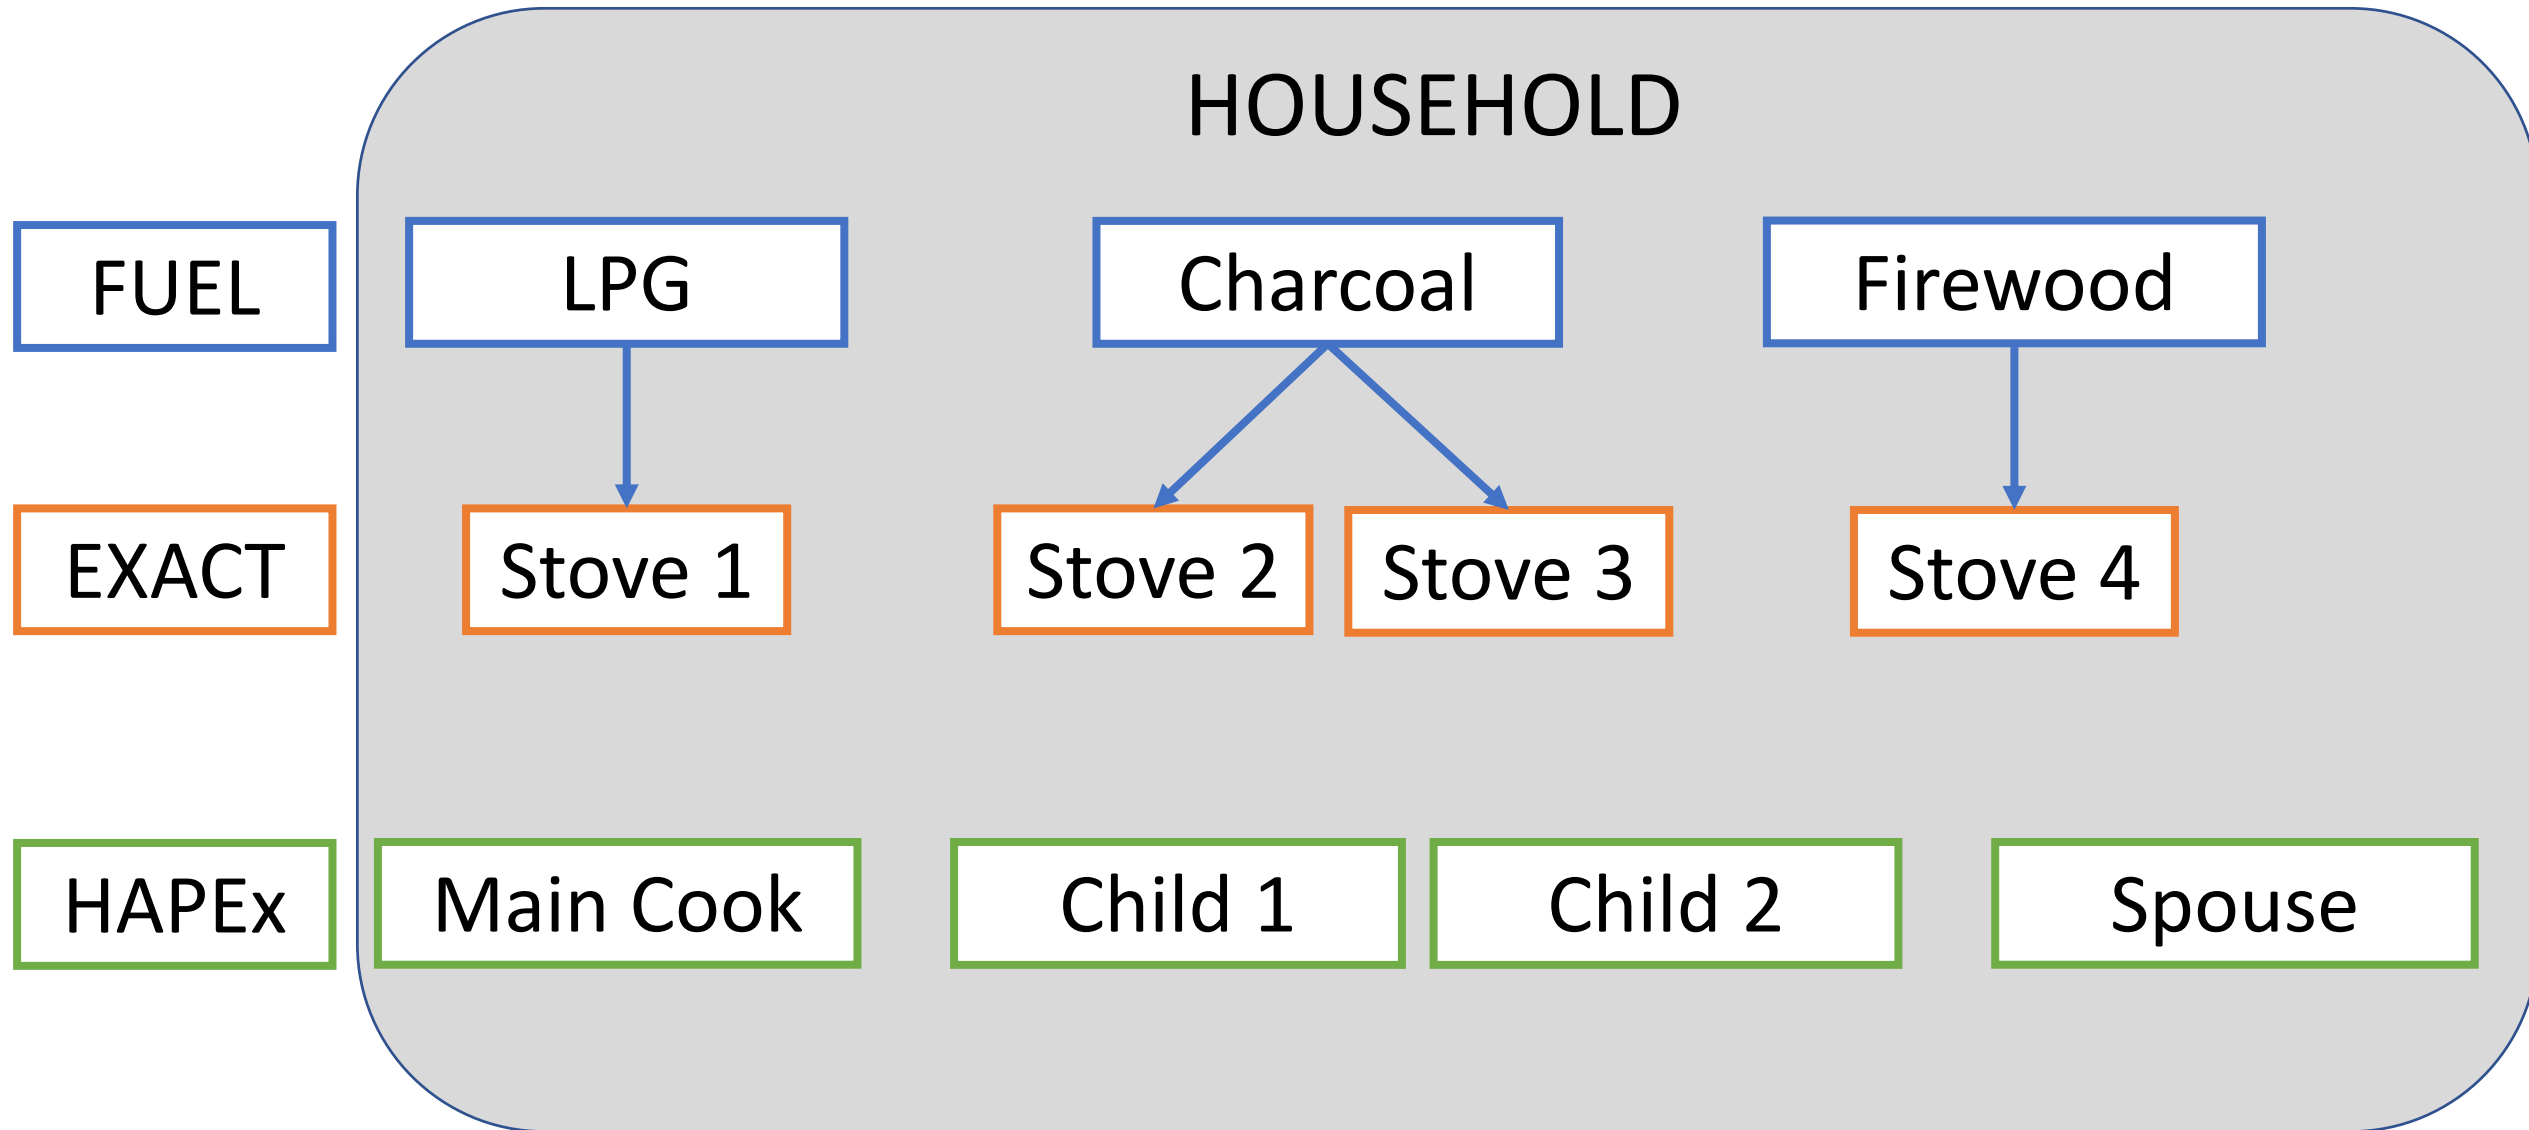

Integrated Sensor System

HAPEx

Particulate Matter

EXACT

Stove Usage

FUEL

Fuel Consumption

Insights into complex Cooking Energy System

Wireless Unified Launcher

- **Modularity:** Up to 20 sensors per household
- **Ease of Use:** Simultaneous launch/download
- **Future proof:** Over the air update

Deployed in 13 countries in 1,000s of households!