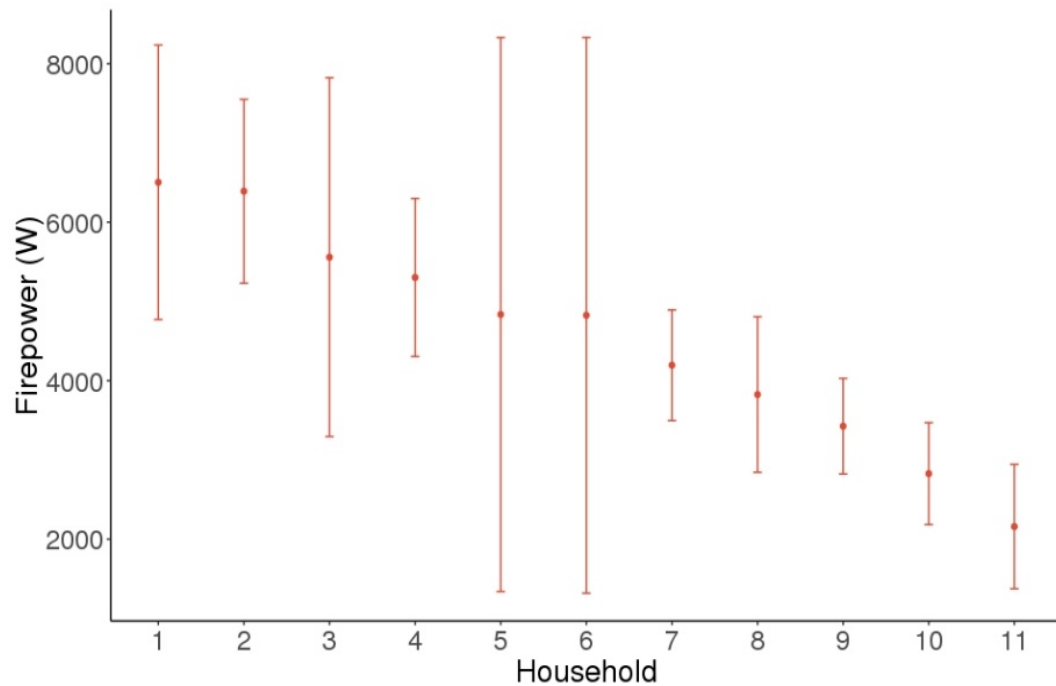

FUEL: Fuel, Usage and Emissions Logger

Daily Stove Stacking & Carbon Credits

Fuel use (kg) per day for a single, stove stacking household

Global Warming Commitment per household

Cooking Habits

& Validation

Average firepower for ILF Stove

Validation against KPT