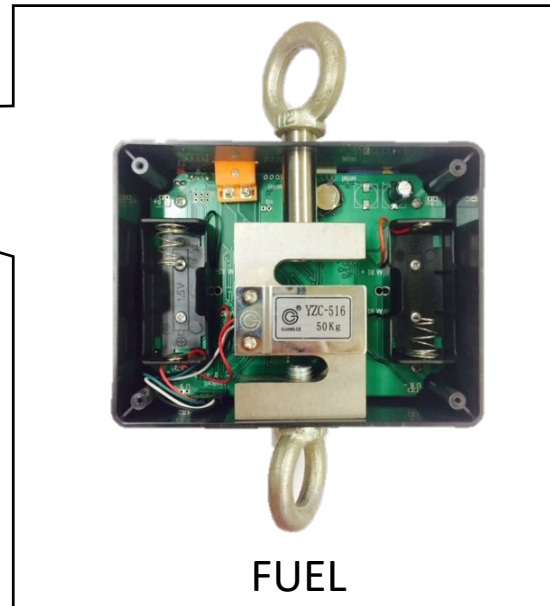

FUEL: Fuel, Usage and Emissions Logger

Daily Stove Stacking & Carbon Credits

Fuel use (kg) per day for a single, stove stacking household

Global Warming Commitment per household

Cooking Habits

& Validation

Average firepower for ILF Stove

Validation against KPT