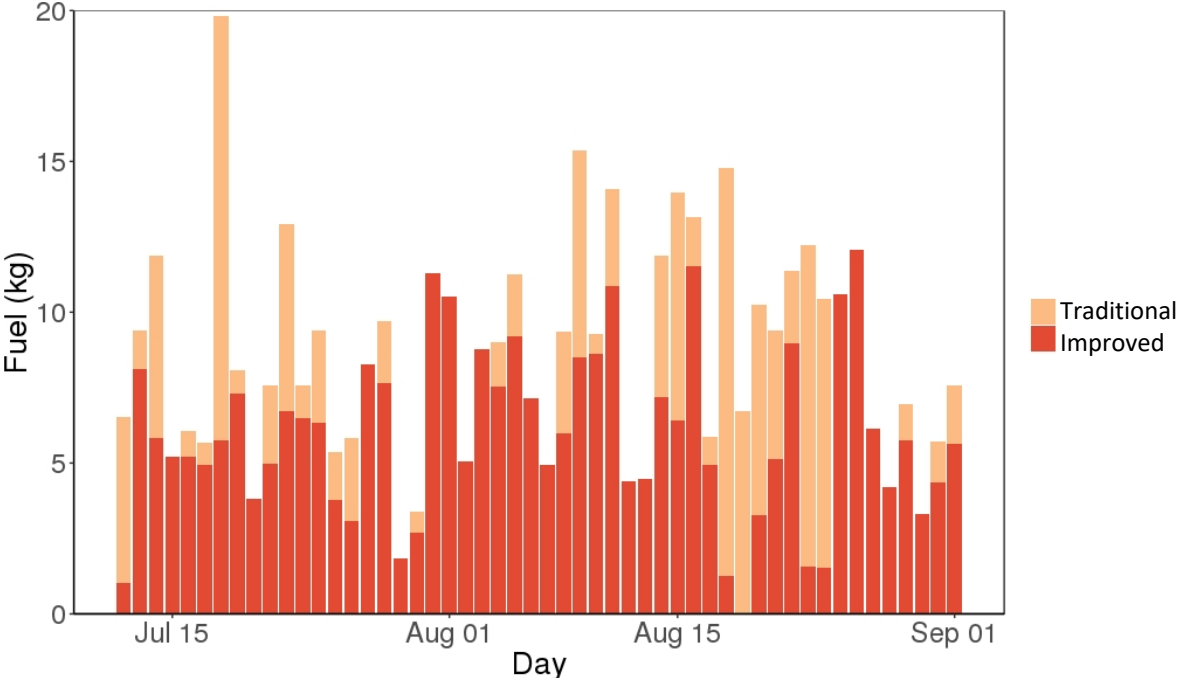

FUEL: Fuel, Usage and Emissions Logger

Daily Stove Stacking & Carbon Credits

Fuel use (kg) per day for a single, stove stacking household

Global Warming Commitment per household

Cooking Habits

& Validation

Average firepower for ILF Stove

Validation against KPT