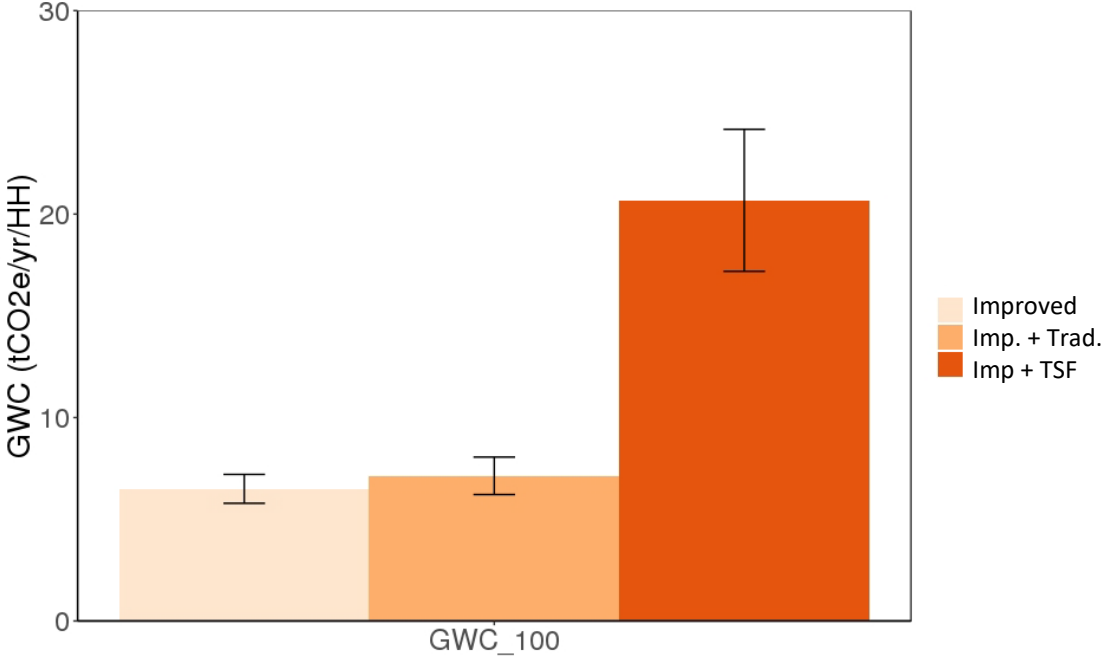

FUEL: Fuel, Usage and Emissions Logger

Daily Stove Stacking & Carbon Credits

Fuel use (kg) per day for a single, stove stacking household

Global Warming Commitment per household

Cooking Habits

& Validation

Average firepower for ILF Stove

Validation against KPT