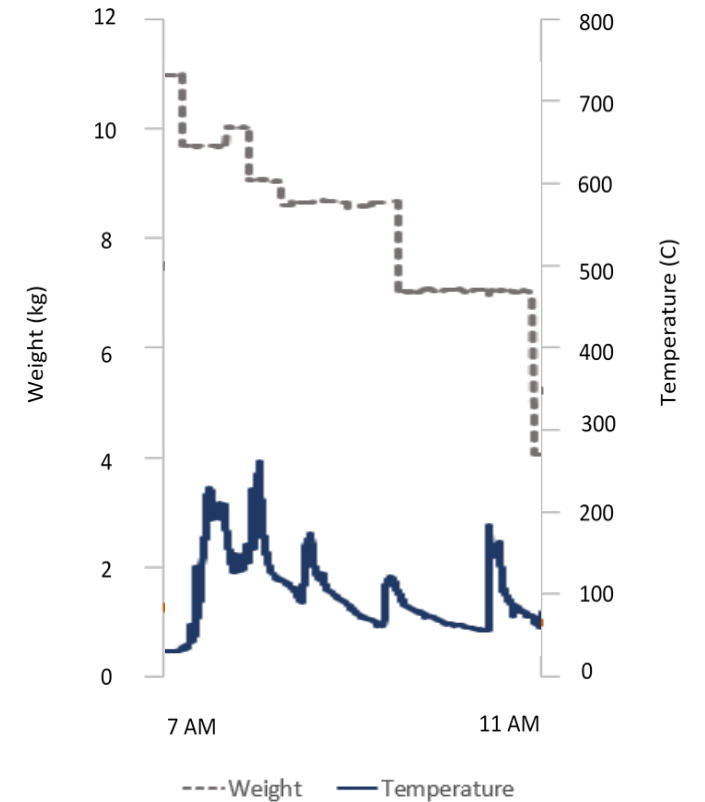

FUEL: Fuel, Usage and Emissions Logger

Daily Stove Stacking & Carbon Credits

Fuel use (kg) per day for a single, stove stacking household

Global Warming Commitment per household

Cooking Habits

& Validation

Average firepower for ILF Stove

Validation against KPT