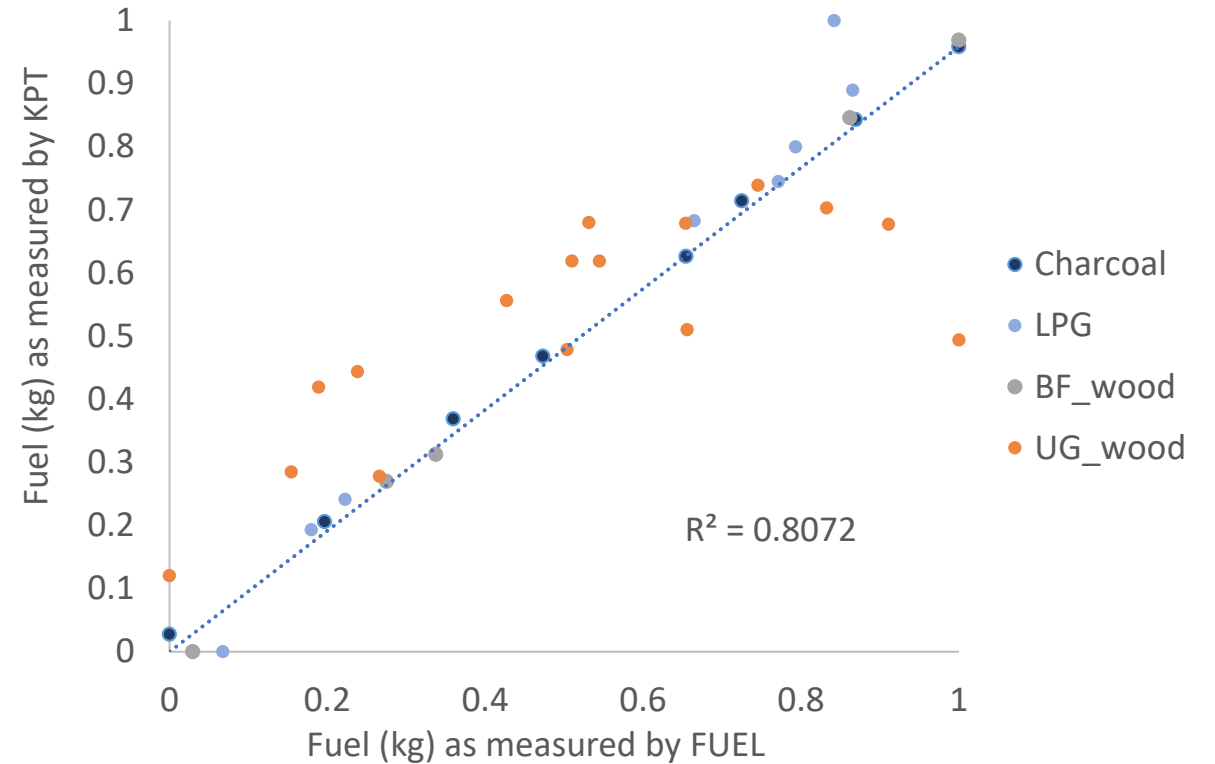

FUEL: Fuel, Usage and Emissions Logger

Daily Stove Stacking & Carbon Credits

Fuel use (kg) per day for a single, stove stacking household

Global Warming Commitment per household

Cooking Habits

& Validation

Average firepower for ILF Stove

Validation against KPT